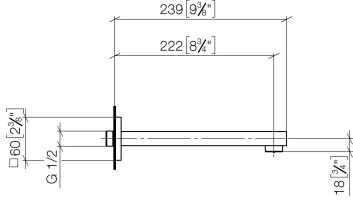

SYMETRICS eSET Touchfree Basin mixer without pop-up waste with temperature setting - Chrome

ST 010 205 8980

- 220mm projection
- fixed spout
- circular, air-enriched flow
- hole diameter 37 mm
- rosette 60 x 60 mm
- 1/2" connection
- plug-link mounting
- max. flow 7 l/min
- lead-free
- WRAS 1904065

For Touchfree control please order eSet Touchfree
WITH or WITHOUT temperature adjustment

Recommended miscellaneous

Concealed wall elbow -

35 085 970 90

- max. recess depth 163 mm
- min. recess depth 90 mm

SYMETRICS eSET Touchfree Basin mixer without pop-up waste with temperature setting - Chrome

ST 010 205 8980

SYMETRICS eSET Touchfree Basin mixer without pop-up waste with temperature setting - Chrome

ST 010 205 8080
mm [inches]