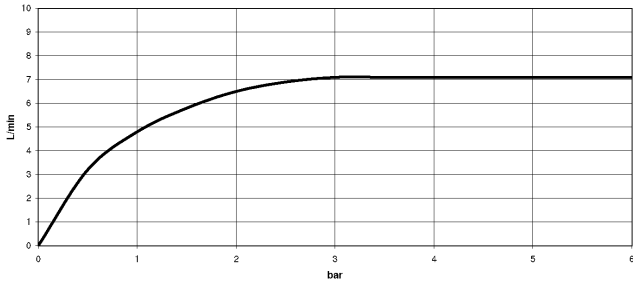

Flow rate chart

Certificates

LGA_18593.

WRAS_1904065.