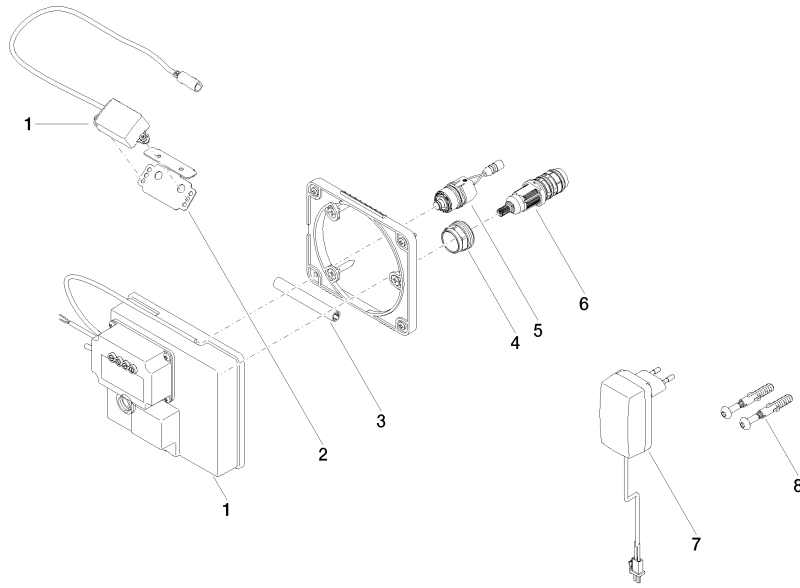

Extension for Touchfree 500 mm - 12 765 970 90

Required miscellaneous

eSET Touchfree Basin mixer with temperature setting for combining with free-standing fittings - 35 740 970 90

SYMETRICS eSET Touchfree Basin mixer without pop-up waste with temperature setting - Chrome

ST 010 205 8080
mm [inches]

Certificates

LGA_29120.	WRAS_1906116.	IAPMO_EGS.	CE000001_eSet_Tou chfree_20171206_D E_signed.	CE000002_eSet_Tou chfree_20171206_E N_signed.
LGA_29119.				

SYMETRICS eSET Touchfree Basin mixer without pop-up waste with temperature setting - Chrome

ST 010 205 8980

Spare parts list

No.	Item Number	Name	Quantity used	Delivery time
1	90 10 01 177 00 90	electronic accessories	1	2
2	90 17 20 199 00 90	holder	1	2
3	90 23 01 124 00 90	sleeve	1	2
4	09 23 10 129 90	nut	1	2
5	04 30 50 079 00 90	valve	1	2
6	90 15 02 013 00 90	cartridge	1	2
7	04 10 01 246 00 90	electronic accessories	1	2
8	04 30 31 024 01 90	fixing set	1	2

SYMETRICS eSET Touchfree Basin mixer without pop-up waste with temperature setting - Chrome

ST 010 205 8980

- 220mm projection
- fixed spout
- circular, air-enriched flow
- hole diameter 37 mm
- rosette 60 x 60 mm
- 1/2" connection
- plug-link mounting
- max. flow 7 l/min
- lead-free
- WRAS 1904065