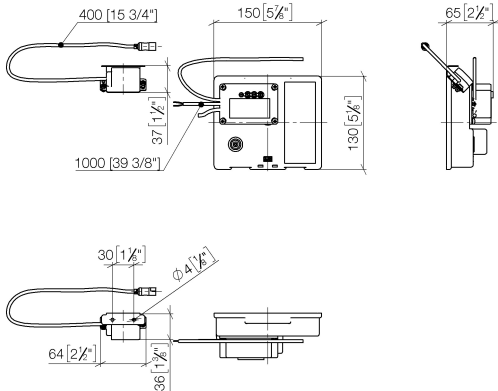

Required miscellaneous

eSET Touchfree Basin mixer with temperature setting for combining with wall-mounted fittings - 35 741 970 90

- max. recess depth 125 mm
- min. recess depth 90 mm

Recommended miscellaneous

Extension for Touchfree 500 mm - 12 765 970 90

Required miscellaneous

eSET Touchfree Basin mixer with temperature setting for combining with free-standing fittings - 35 740 970 90

SYMETRICS eSET Touchfree Basin mixer without pop-up waste with temperature setting - Chrome

ST 010 205 8080
mm [inches]

Certificates

LGA_29120.	WRAS_1906116.	IAPMO_EGS.	CE000001_eSet_Tou chfree_20171206_D E_signed.	CE000002_eSet_Tou chfree_20171206_E N_signed.
LGA_29119.				

SYMETRICS eSET Touchfree Basin mixer without pop-up waste with temperature setting - Chrome

SYMETRICS eSET Touchfree Basin mixer without pop-up waste with temperature setting - Chrome

ST 010 205 8980

- 220mm projection
- fixed spout
- circular, air-enriched flow
- hole diameter 37 mm
- rosette 60 x 60 mm
- 1/2" connection
- plug-link mounting
- max. flow 7 l/min
- lead-free
- WRAS 1904065